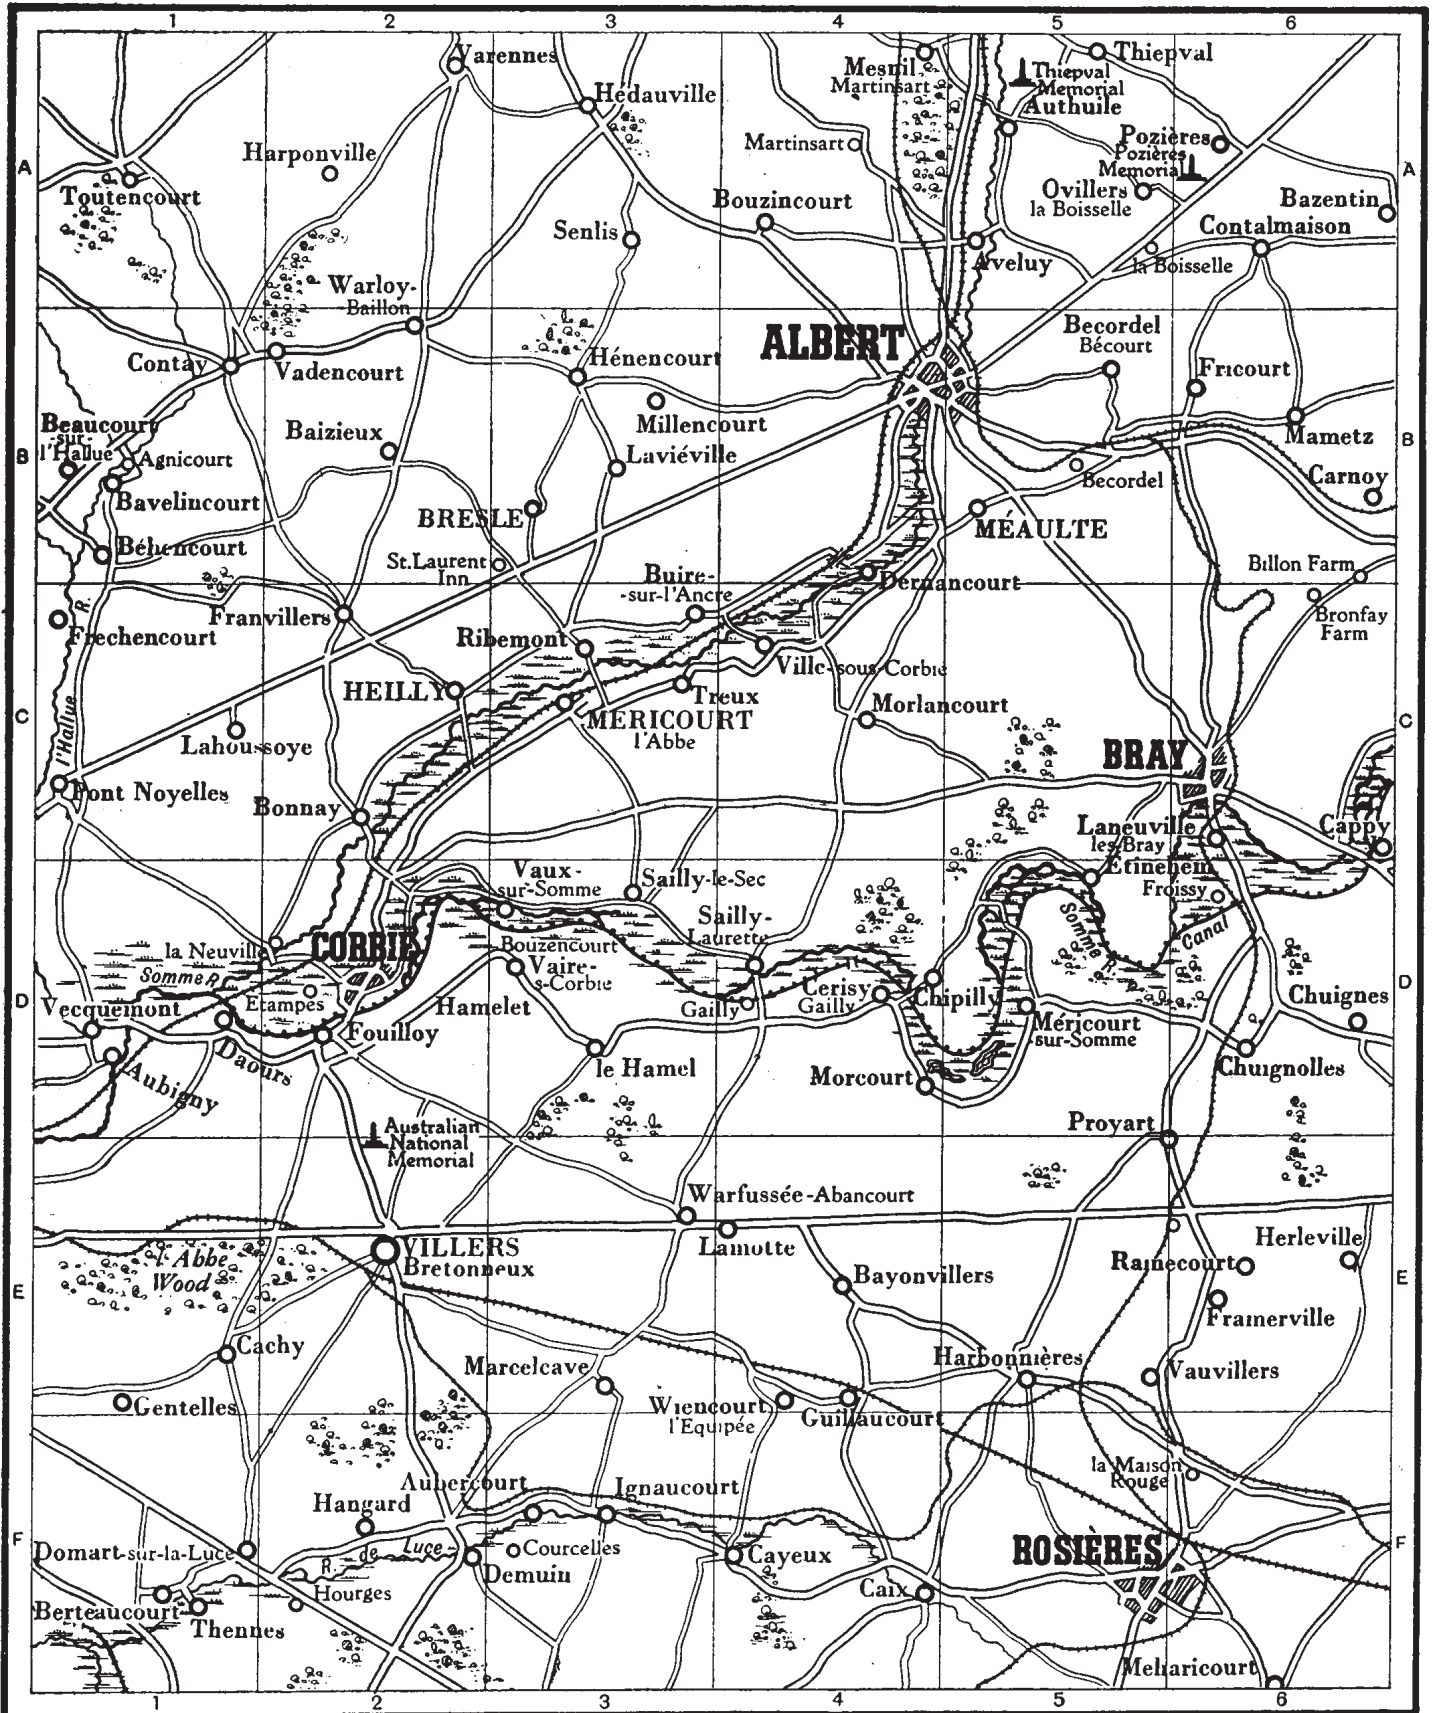

**References to places of interest:**

Dernancourt .....	B4
le Hamel .....	D3
Pozières .....	A6
Villers-Bretonneaux .....	E2

The white rectangle on this map represents an area of approximately 28x22km and places the page 1 map in context.